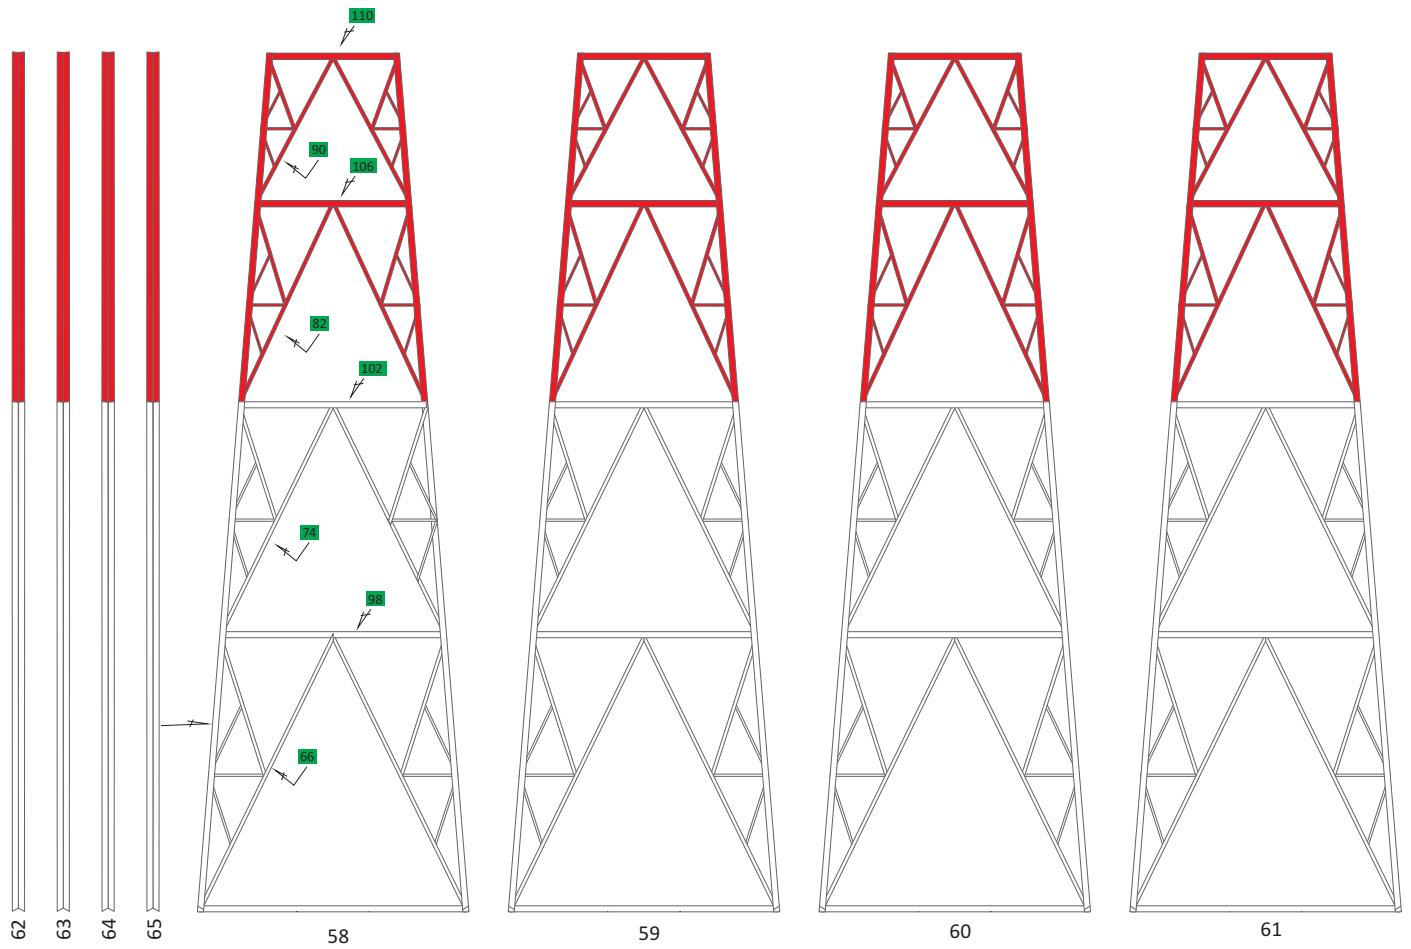

Red & white electricity pylon - Scale : 1/87 (HO)

Third to sixed levels