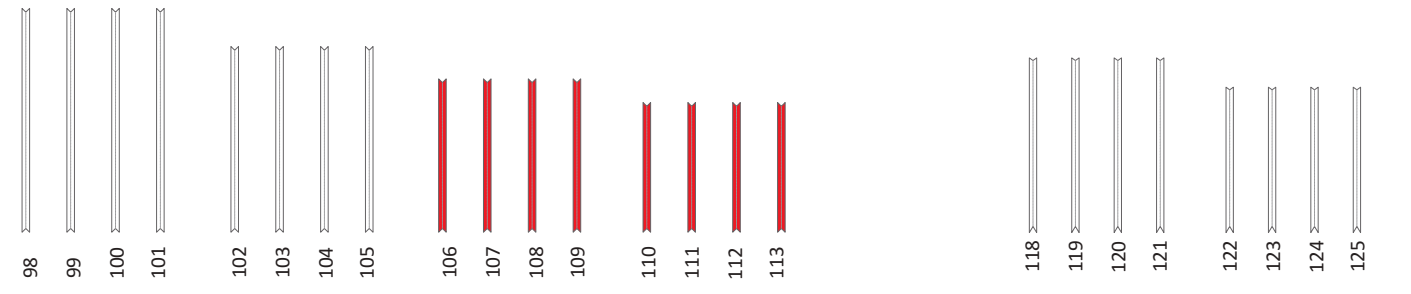

Red & white electricity pylon - Scale : 1/87 (HO)

Third to sixed levels