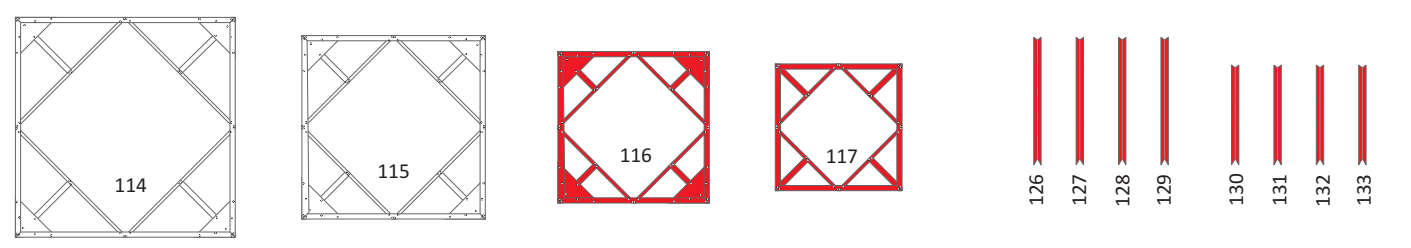

Red & white electricity pylon - Scale : 1/87 (HO)

Third to sixed levels