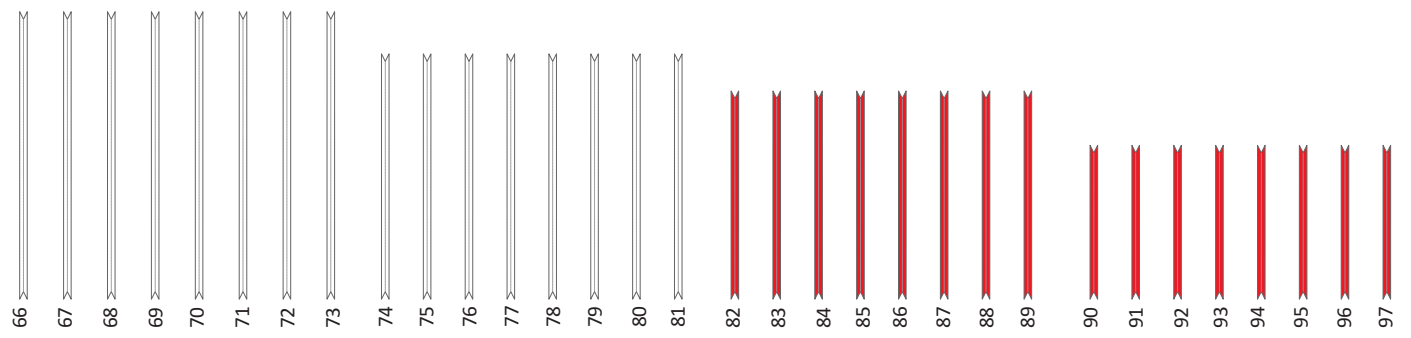

Red & white electricity pylon - Scale : 1/87 (HO)

Third to sixed levels